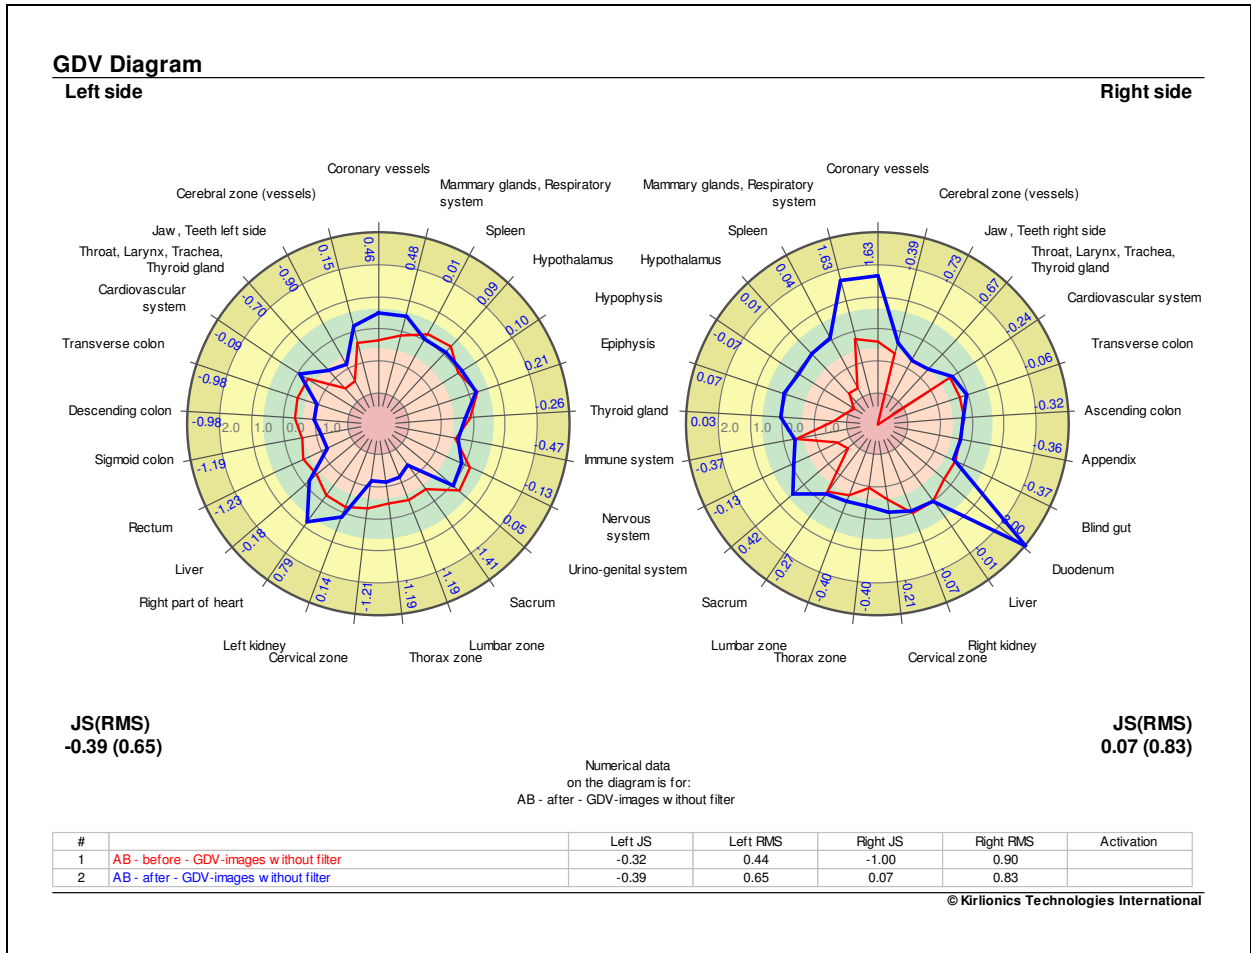

AquaVita Energized Water Improves Organ System Function

The GDV Diagram program analyzes the state of organ function. Data is represented graphically and numerically. The circle colors indicate balance in organ function: green=normal, pink=negative energy, yellow=excess energy. Negative numbers represent negative energy and positive numbers indicate energy flow. The red lines show organ function before AquaVita water consumption and blue lines indicate organ function immediately after drinking AquaVita water.

As shown, AquaVita Water improves energy flow to organs and removes most negative organ function.