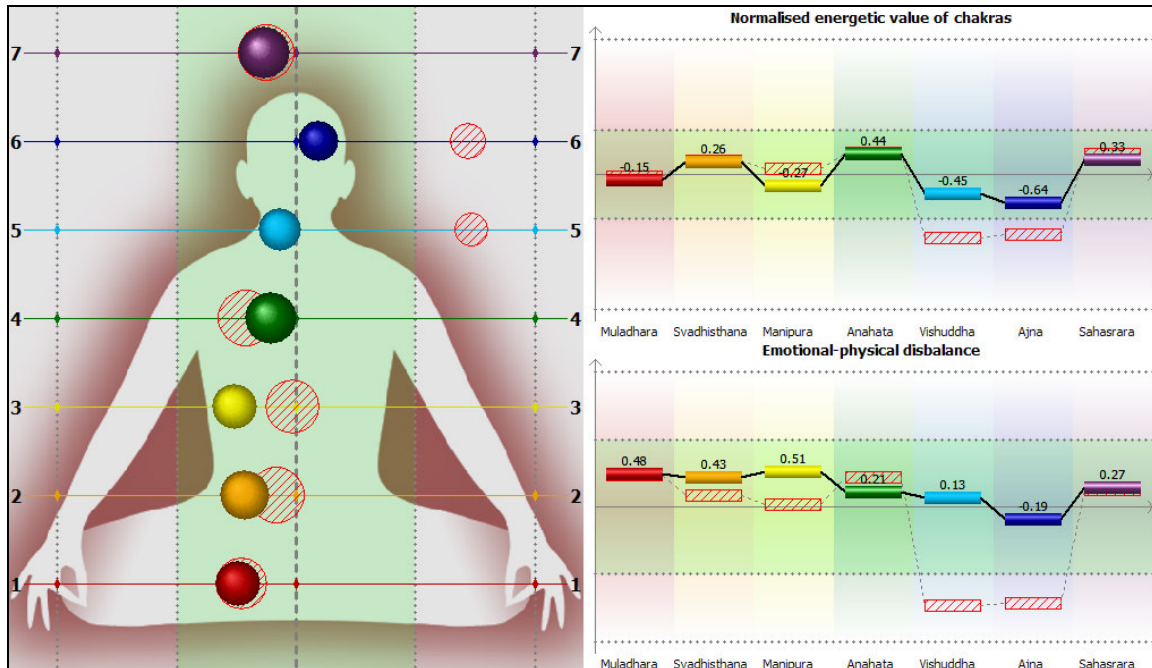

AquaVita Balances Chakras

The circles and bars with slashes represent chakra balance (measured with Gas Discharge Visualization camera) before and the filled circles and bars represent chakra balance immediately after drinking water charged with AquaVita.

AquaVita water moves chakras closer to balance.